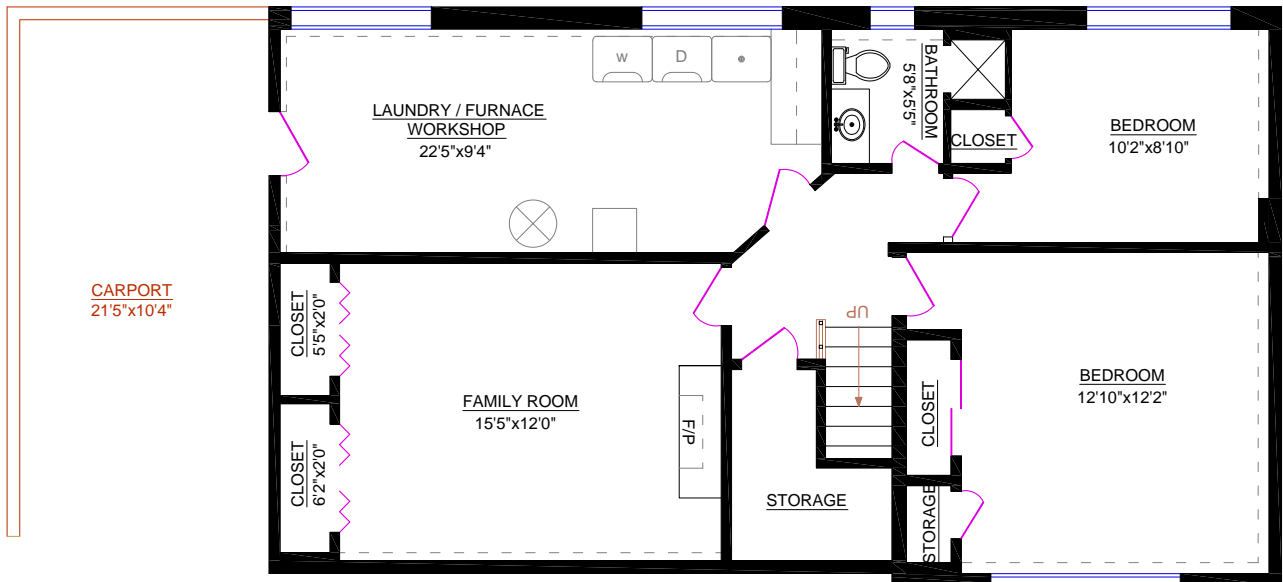

2397 Marine Drive
West Vancouver, BC V7V 1K9
604-925-2911
www.jasonjennings.com

562 ALPINE CT, NORTH VANCOUVER

Main Floor: 998 sq.ft.
Lower Level: 965 sq.ft.
TOTAL: 1,963 sq.ft.

MAIN FLOOR

LOWER LEVEL