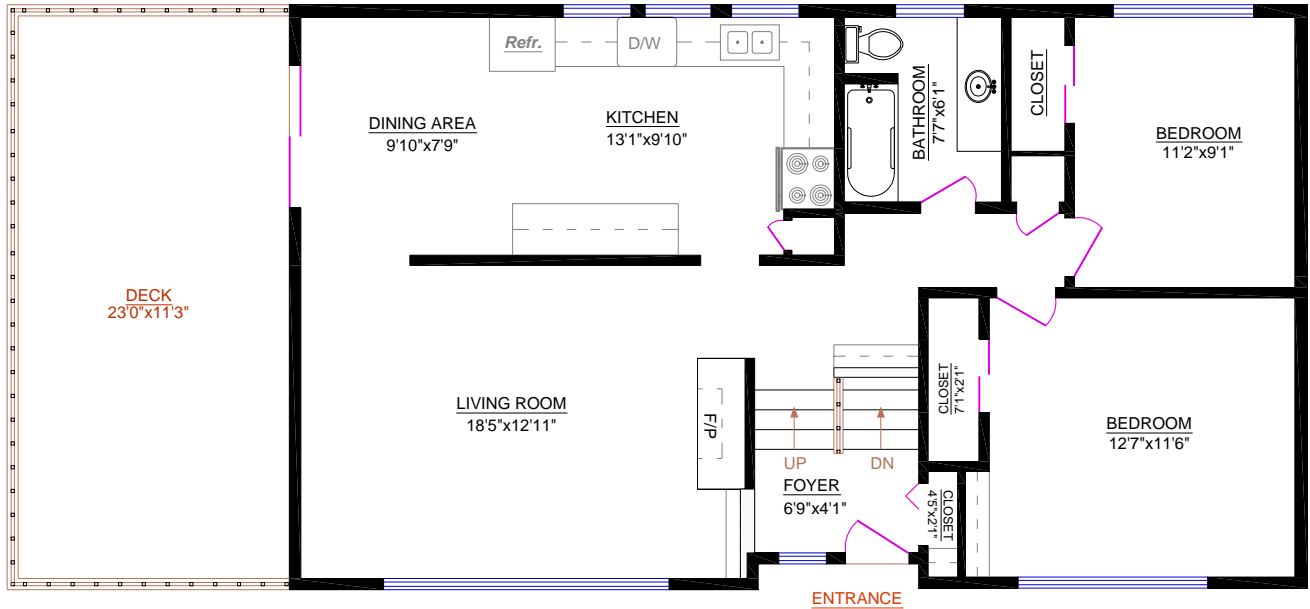

2397 Marine Drive
West Vancouver, BC V7V 1K9
604-925-2911
www.jasonjennings.com

562 ALPINE CT, NORTH VANCOUVER

Main Floor: 998 sq.ft.
Lower Level: 965 sq.ft.
TOTAL: 1,963 sq.ft.

MAIN FLOOR

LOWER LEVEL