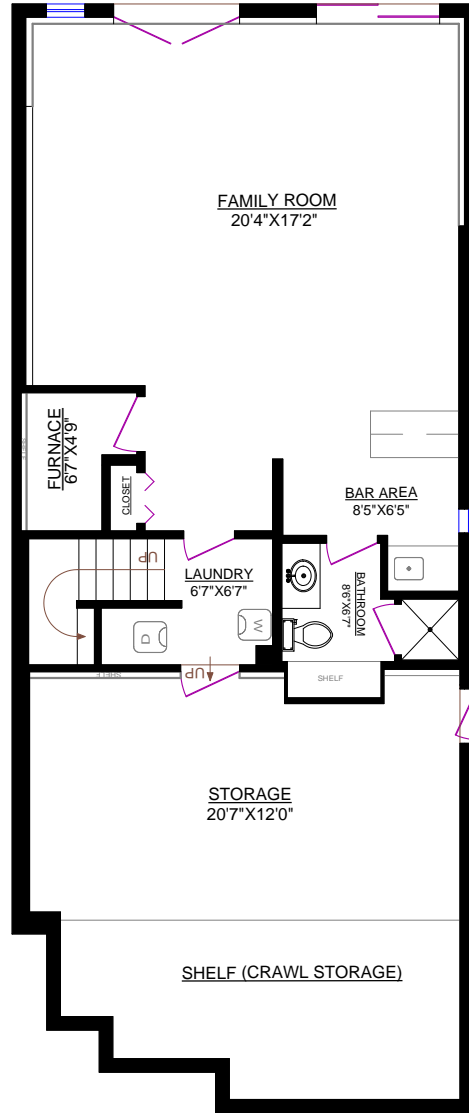

LOWER LEVEL