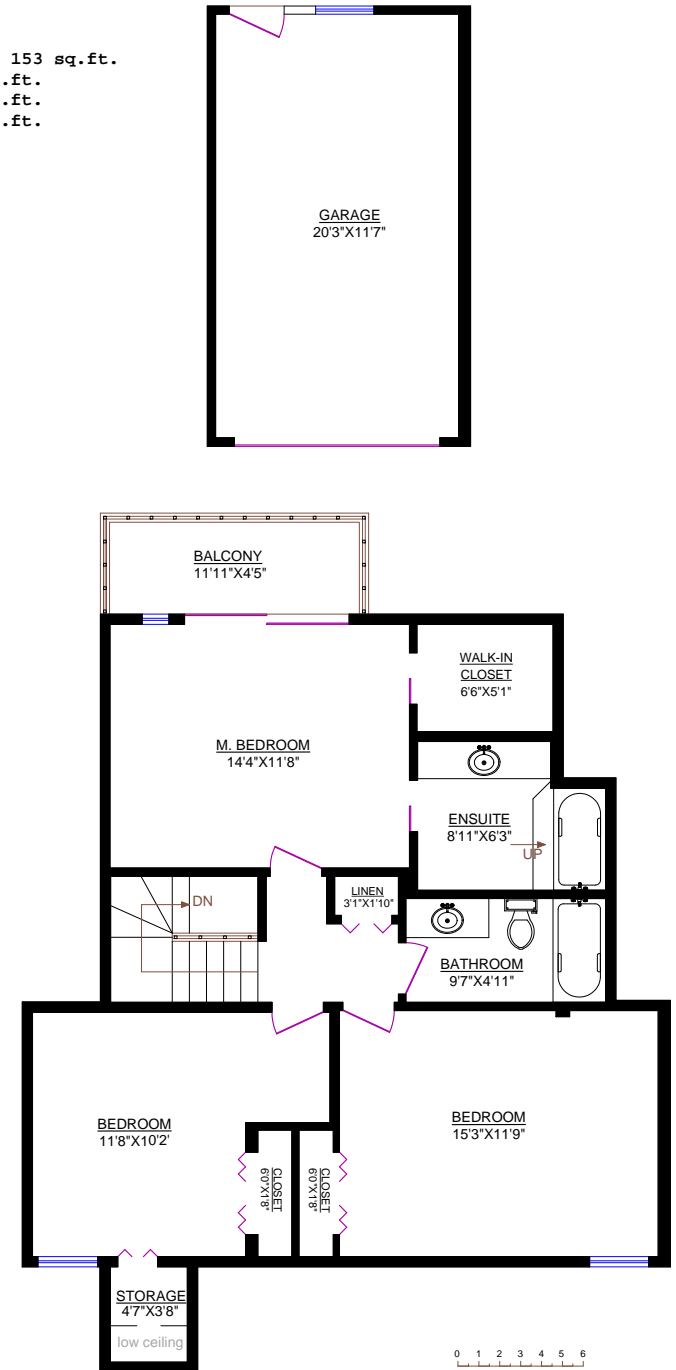

UPPER LEVEL