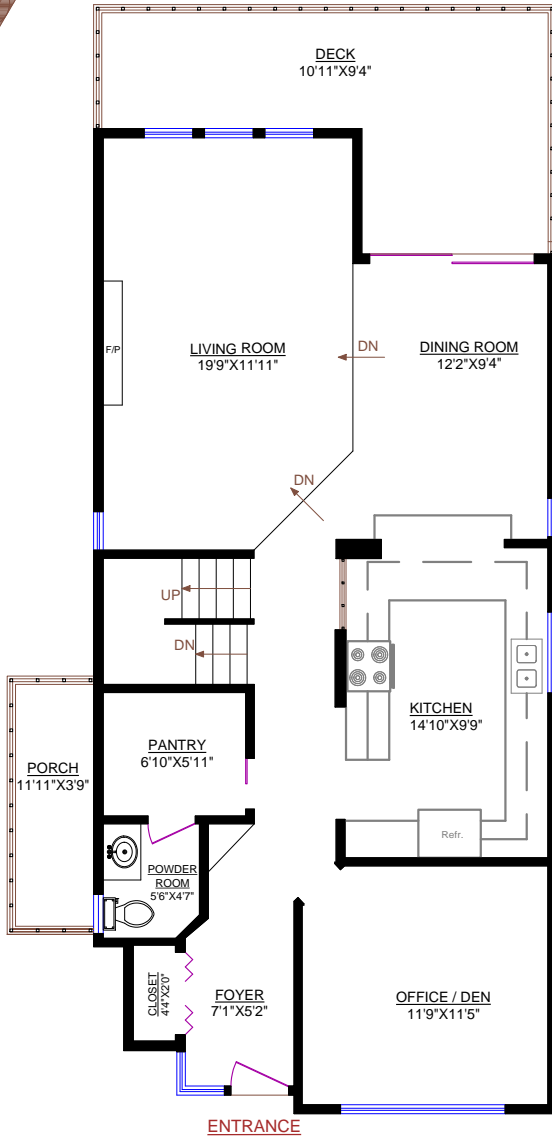

5623 WHITE PINE LANE, NORTH VANCOUVER

TOTALS**:

Main Floor: 967 sq.ft.
Upper Level: 846 sq.ft.
Lower Level*: 939 sq.ft.
TOTAL: 2,752 sq.ft.

OTHER AREAS:
Crawl Storage: 153 sq.ft.
Deck: 188 sq.ft.
Balcony: 53 sq.ft.
Garage: 266 sq.ft.

* Incl. Unfin. area: 301 sq.ft.

MAIN FLOOR